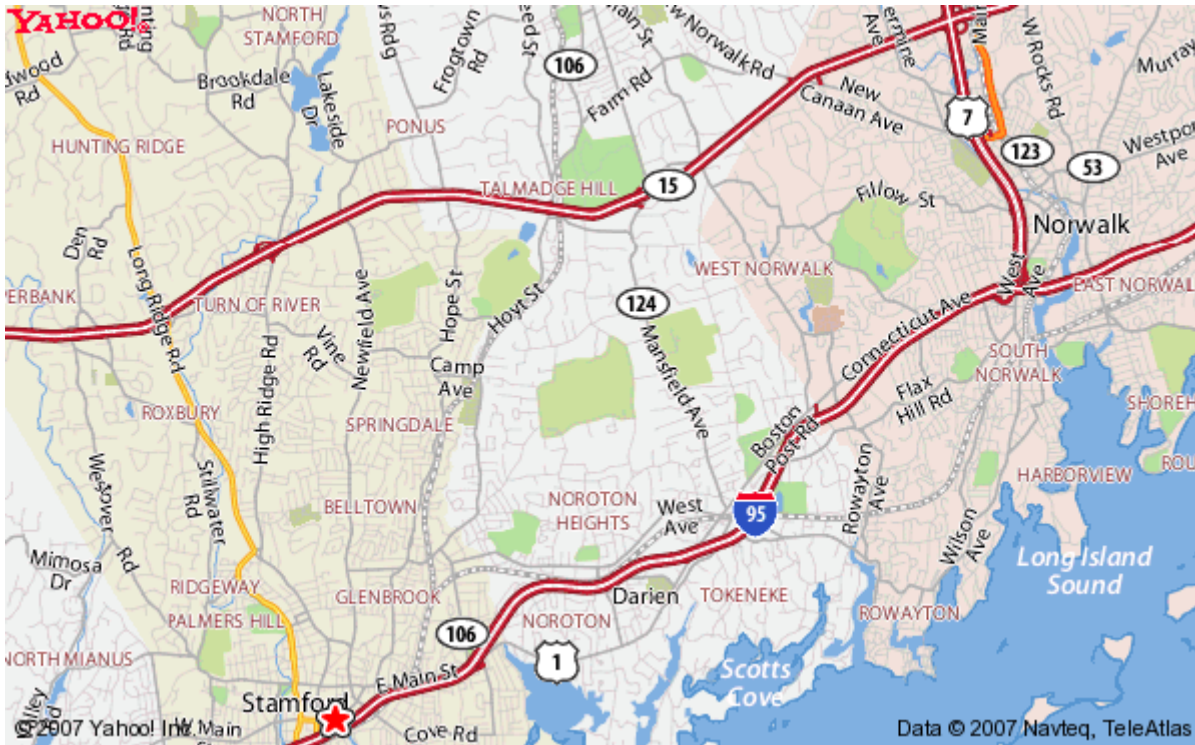

**Stamford Marriott Hotel & Spa**  
**243 Tresser Boulevard**  
**Stamford, CT 06901**  
**(203) 357-9555**

**From I-95 North: (from New York)**

Take Exit 8. Go up two lights, make a left on Canal Street. At the second light make a right on Tresser Boulevard. Then make first right into Marriott hotel, go to end and make a right into the Marriott Hotel parking garage.

**From I-95 South: (from New Haven)**

Take Exit 7 toward CT-137 N/Atlantic Street. Turn right onto Canal Street  
Turn right onto Tresser Boulevard. Turn into Marriott hotel, go to end and make a right into the Marriott Hotel parking garage.

**From Merritt Parkway CT-15 South**

Take Exit 39A onto US-7. Merge onto I-95 South. Take Exit 7 toward CT-137 N/Atlantic Street. Turn right onto Canal Street. Turn right onto Tresser Boulevard. Turn into Marriott hotel, go to end and make a right into the Marriott Hotel parking garage.

**From Merritt Parkway CT-15 North**

Take exit 34 onto Long Ridge Road / CT-104. Turn onto Could Spring Road / CT-137 south. Turn left onto Tresser Boulevard. Turn into Marriott hotel, go to end and make a right into the Marriott Hotel parking garage