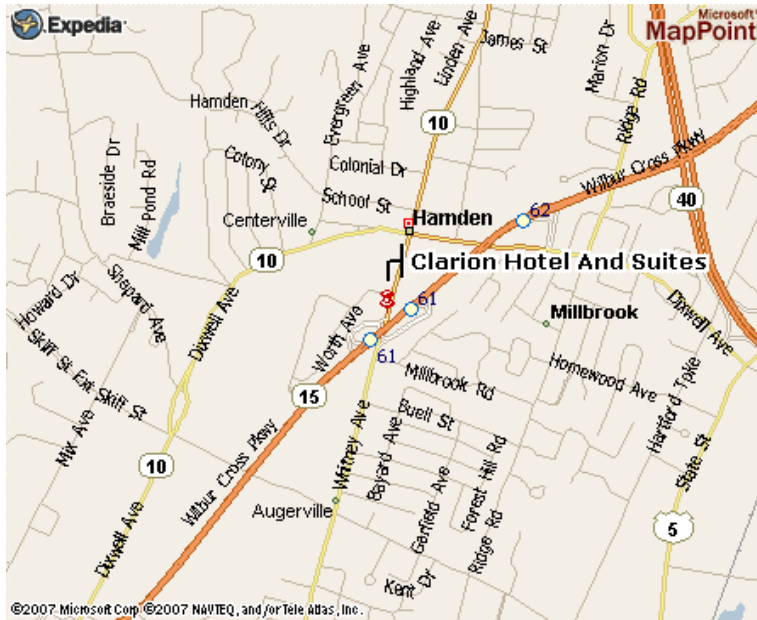

Clarion Hotel Hamden
2260 Whitney Ave.
Hamden, CT 06518
(203) 288-3831

Directions– Route 15 North Wilbur Cross Pkwy

- Take Exit 61 Whitney Ave.
- Hotel is directly on the left.

Directions – Route 15 South Wilbur Cross Pkwy

- Take Exit 62 Whitney Ave.
- Hotel is directly on the left.

Directions – I-91 South

- Take Exit 17 (Route 15 South)
- Take Exit 62 Whitney Ave.
- Hotel is directly on the left

Directions – I-91 North

- Take Exit 10 (Route 40/Mount Carmel)
- Turn left onto Whitney Avenue
- Go through six traffic lights
- Hotel is on the right

Directions – I-95 North

- Take Exit 38 (Route 15 North) to Exit 61 Whitney Ave.
- Hotel is directly on the left

Directions – I-95 South

- Take I-91 North to Exit 10 (Route 40/Mount Carmel)
- Turn left onto Whitney Avenue
- Go through six traffic lights
- Hotel is on the right