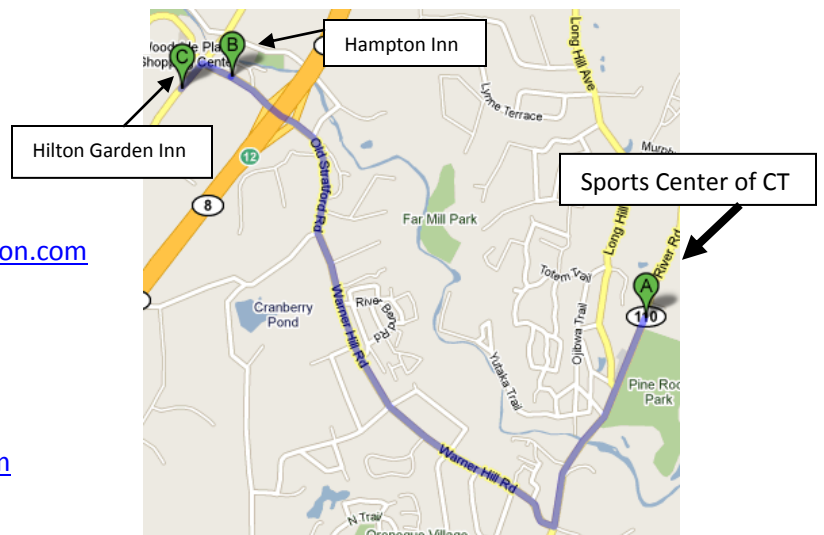

DALE CARNEGIE TEEN PROGRAM TRAVEL INFORMATION

Training Location:

Sports Center of Connecticut
784 River Road
Shelton, CT 06484

Local Hotels:

Hampton Inn

695 Bridgeport Ave
Shelton, CT 06484
203-925-5900 www.hamptoninnshelton.com
2.9 miles from Sports Center of CT

Hilton Garden Inn

25 Old Stratford Road
Shelton, CT 06484
203-447-1000 www.sheltonhilton.com
2.9 miles from Sports Center of CT

Transportation:

[Go Airport Shuttle](#)
1-203-891-1280

[Red Dot Shuttle](#)
1-800-673-3368

Hotels may offer shuttle service to the training location - Sports Center of Connecticut (784 River Road, Shelton, CT). Please check with hotel during booking.