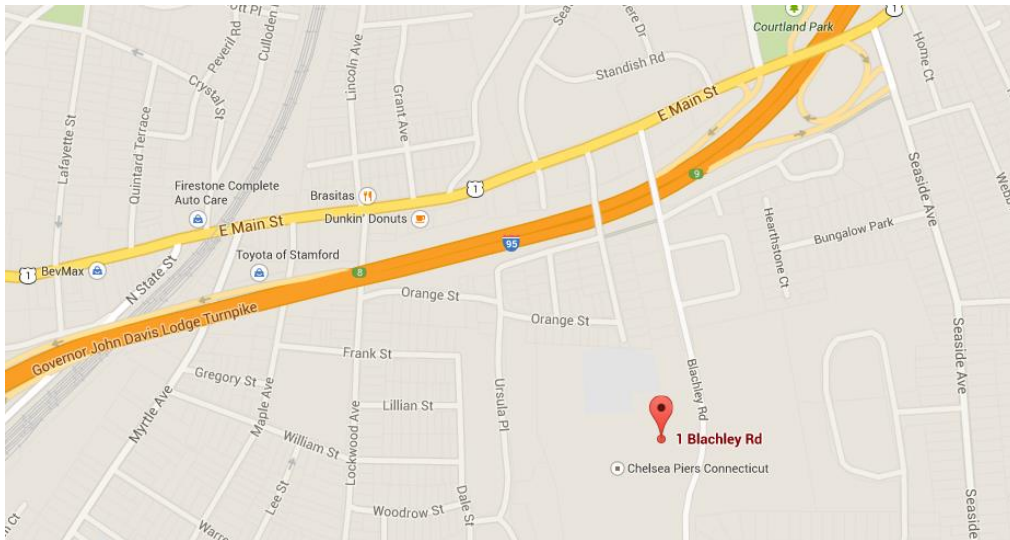

Chelsea Piers Connecticut

I-95, Exit 9

One Blachley Road
Stamford, CT 06902

(203) 989-1000

Directions I-95 North

Take exit 9 toward US-1/Glenbrook/CT-106

Follow E. Main St. to Blachley Rd.

Turn left onto Seaside Ave.

Turn left onto E. Main St.

Turn left on Blachley Rd.

Directions I-95 South

I-95 South toward N.Y. City

Merge onto I-95 S

Take exit 9 for US-1 towards Glenbrook/CT-106

Turn right onto US1 S/E. Main St.

Turn left on Blachley Rd.